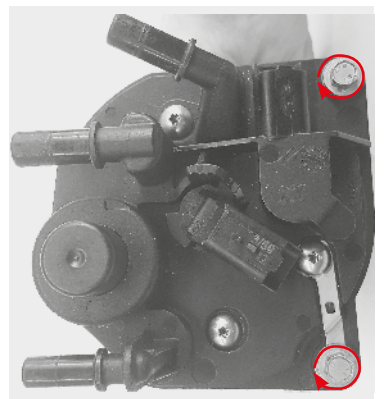

INFO

Fuel filter replacement instructions

febi
48553

Blue Print
ADT323100

To Fit
Various
Citroën, DS,
Fiat, Mitsubishi,
Peugeot and
Toyota models.

Figure 1

Figure 2

Figure 3

Figure 4

Figure 5

Figure 6

Figure 7

Figure 8

Figure 9

Figure 10

Figure 11