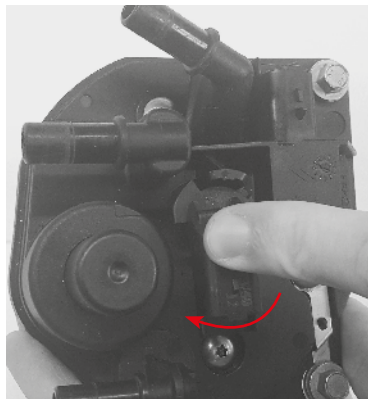

INFO

Fuel filter replacement instructions

febi
48553

Blue Print
ADT323100

To Fit
Various
Citroën, DS,
Fiat, Mitsubishi,
Peugeot and
Toyota models.

Figure 1

Figure 2

Figure 3

Figure 4

Figure 5

Figure 6

Figure 7

Figure 8

Figure 9

Figure 10

Figure 11