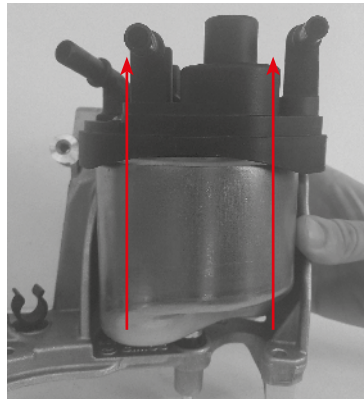

INFO

Fuel filter replacement instructions

febi
48553

Blue Print
ADT323100

To Fit
Various
Citroën, DS,
Fiat, Mitsubishi,
Peugeot and
Toyota models.

Figure 1

Figure 2

Figure 3

Figure 4

Figure 5

Figure 6

Figure 7

Figure 8

Figure 9

Figure 10

Figure 11