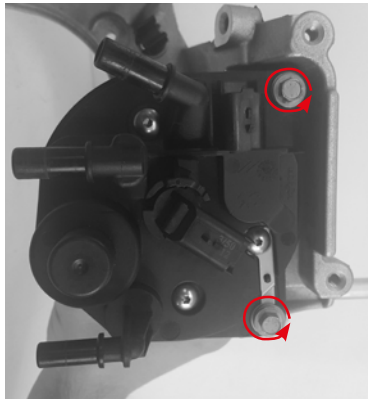

INFO

Fuel filter replacement instructions

febi
48553

Blue Print
ADT323100

To Fit
Various
Citroën, DS,
Fiat, Mitsubishi,
Peugeot and
Toyota models.

Figure 1

Figure 2

Figure 3

Figure 4

Figure 5

Figure 6

Figure 7

Figure 8

Figure 9

Figure 10

Figure 11