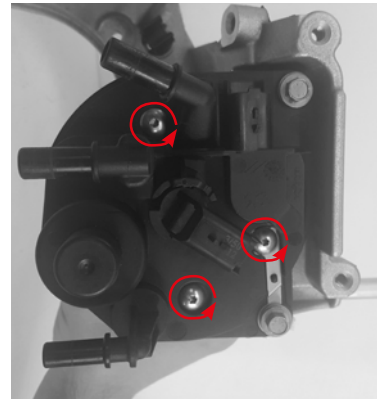

INFO

Fuel filter replacement instructions

febi
48553

Blue Print
ADT323100

To Fit
Various
Citroën, DS,
Fiat, Mitsubishi,
Peugeot and
Toyota models.

Figure 1

Figure 2

Figure 3

Figure 4

Figure 5

Figure 6

Figure 7

Figure 8

Figure 9

Figure 10

Figure 11